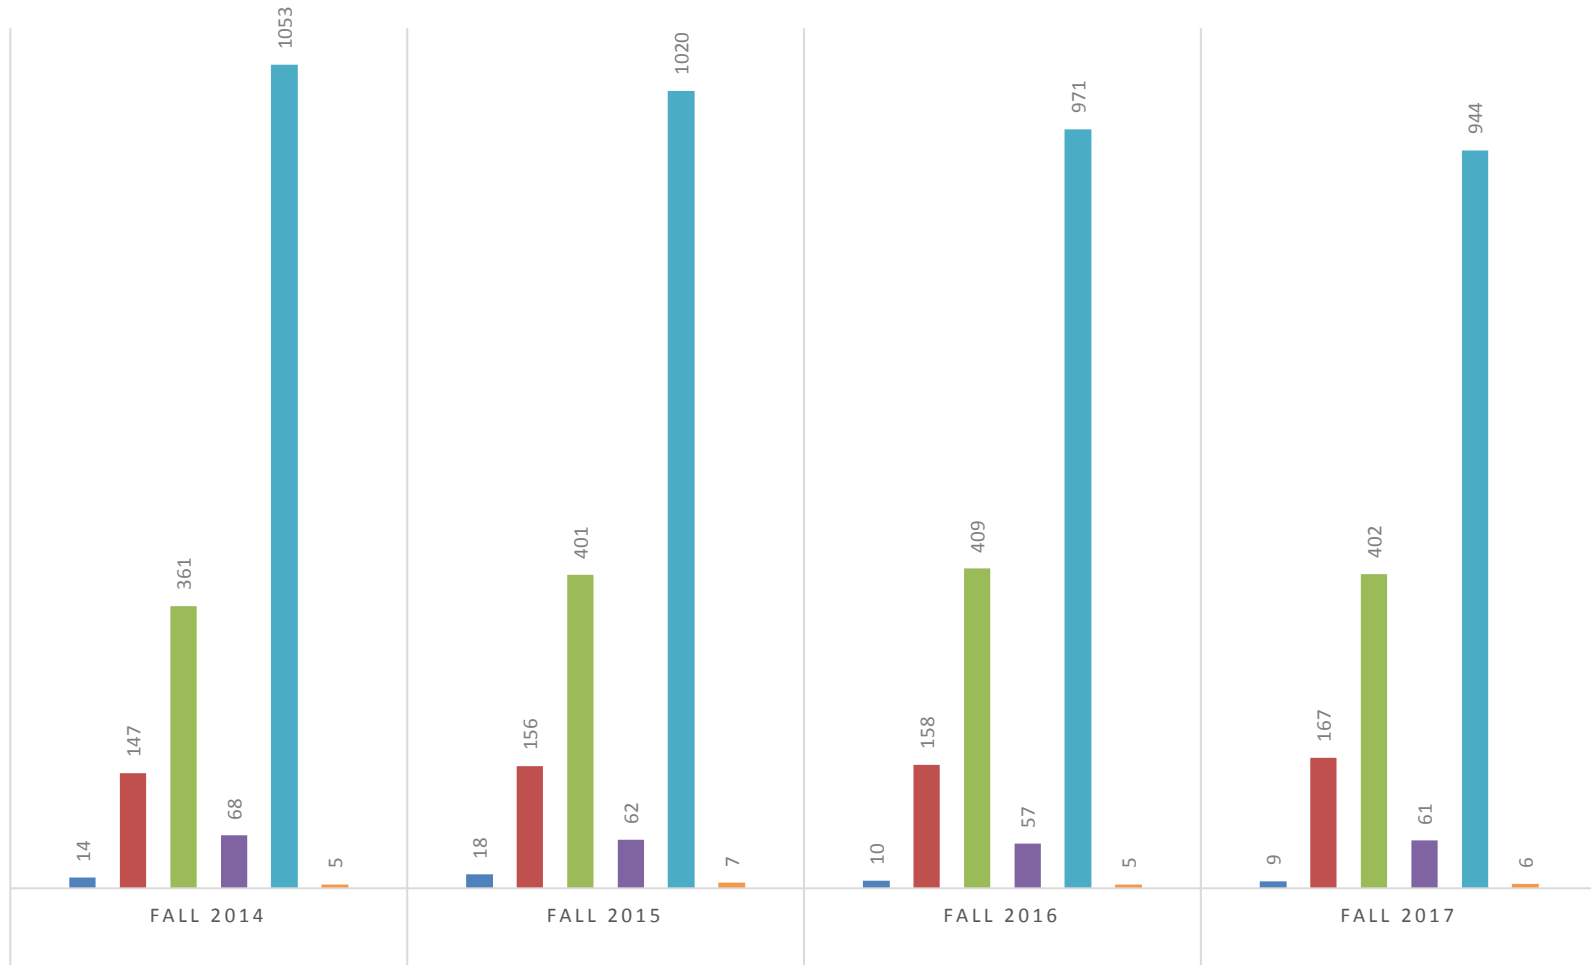

STUDENTS BY COUNTY

Howard Little River Pike Sevier Clark Hempstead Miller Polk Bowie (TX) McCurtain (OK) Other Out of State

STUDENT ETHNICITY

■ Asian ■ Africian American ■ Latino ■ American Indian ■ White ■ Hawaiiian/Pacific Islander

Concurrent Enrollment by School

Students by Gender

STUDENT BY AGE

◆ 24 and under ■ Over 24