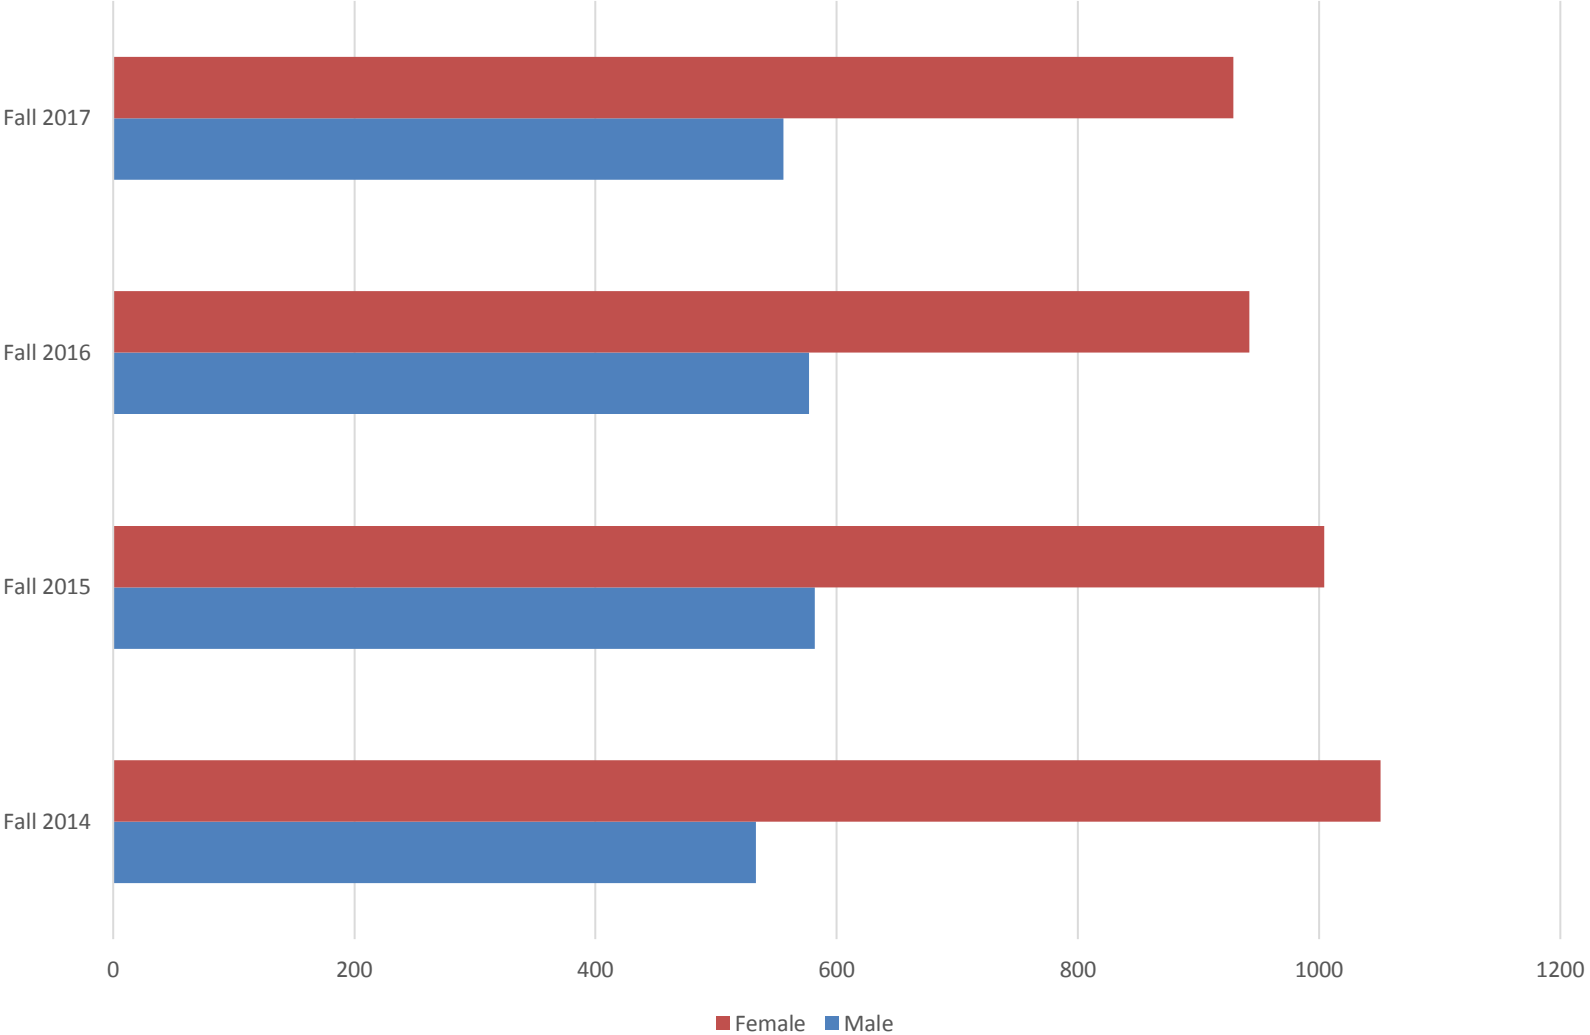

STUDENTS BY COUNTY

Howard Little River Pike Sevier Clark Hempstead Miller Polk Bowie (TX) McCurtain (OK) Other Out of State

STUDENT ETHNICITY

■ Asian ■ Africian American ■ Latino ■ American Indian ■ White ■ Hawaiiian/Pacific Islander

Concurrent Enrollment by School

Students by Gender

STUDENT BY AGE

◆ 24 and under ■ Over 24