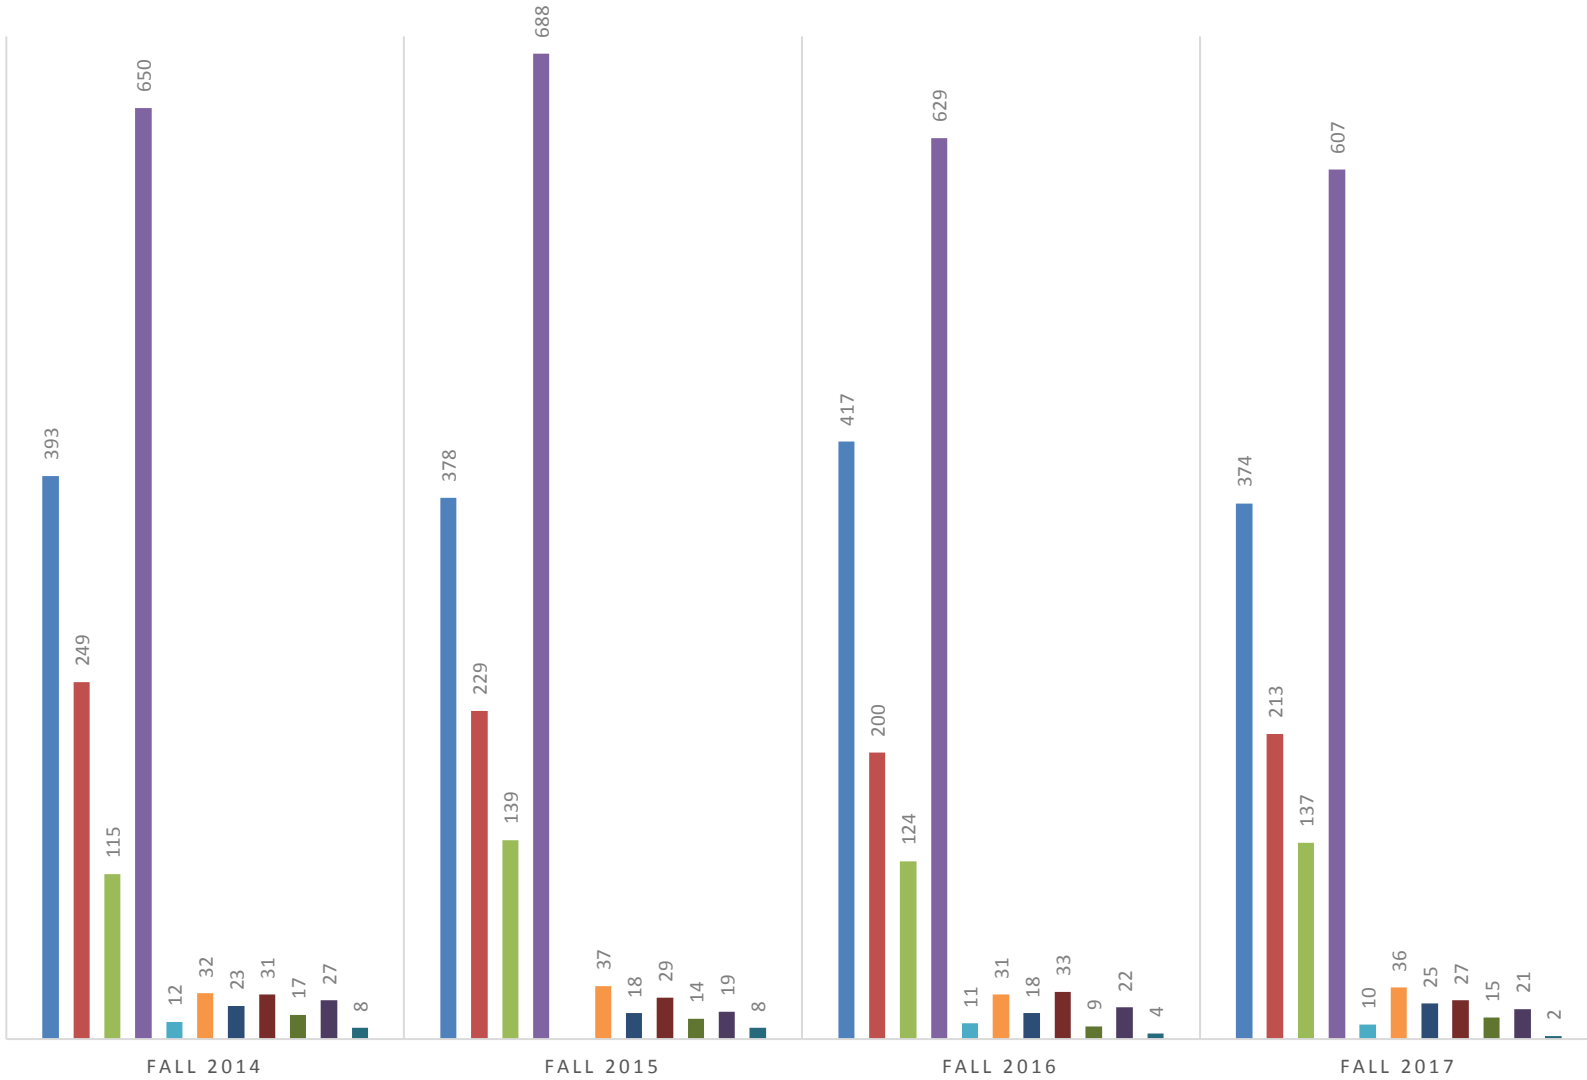

STUDENTS BY COUNTY

Howard Little River Pike Sevier Clark Hempstead Miller Polk Bowie (TX) McCurtain (OK) Other Out of State

STUDENT ETHNICITY

■ Asian ■ Africian American ■ Latino ■ American Indian ■ White ■ Hawaiiian/Pacific Islander

Concurrent Enrollment by School

Students by Gender

STUDENT BY AGE

◆ 24 and under ■ Over 24