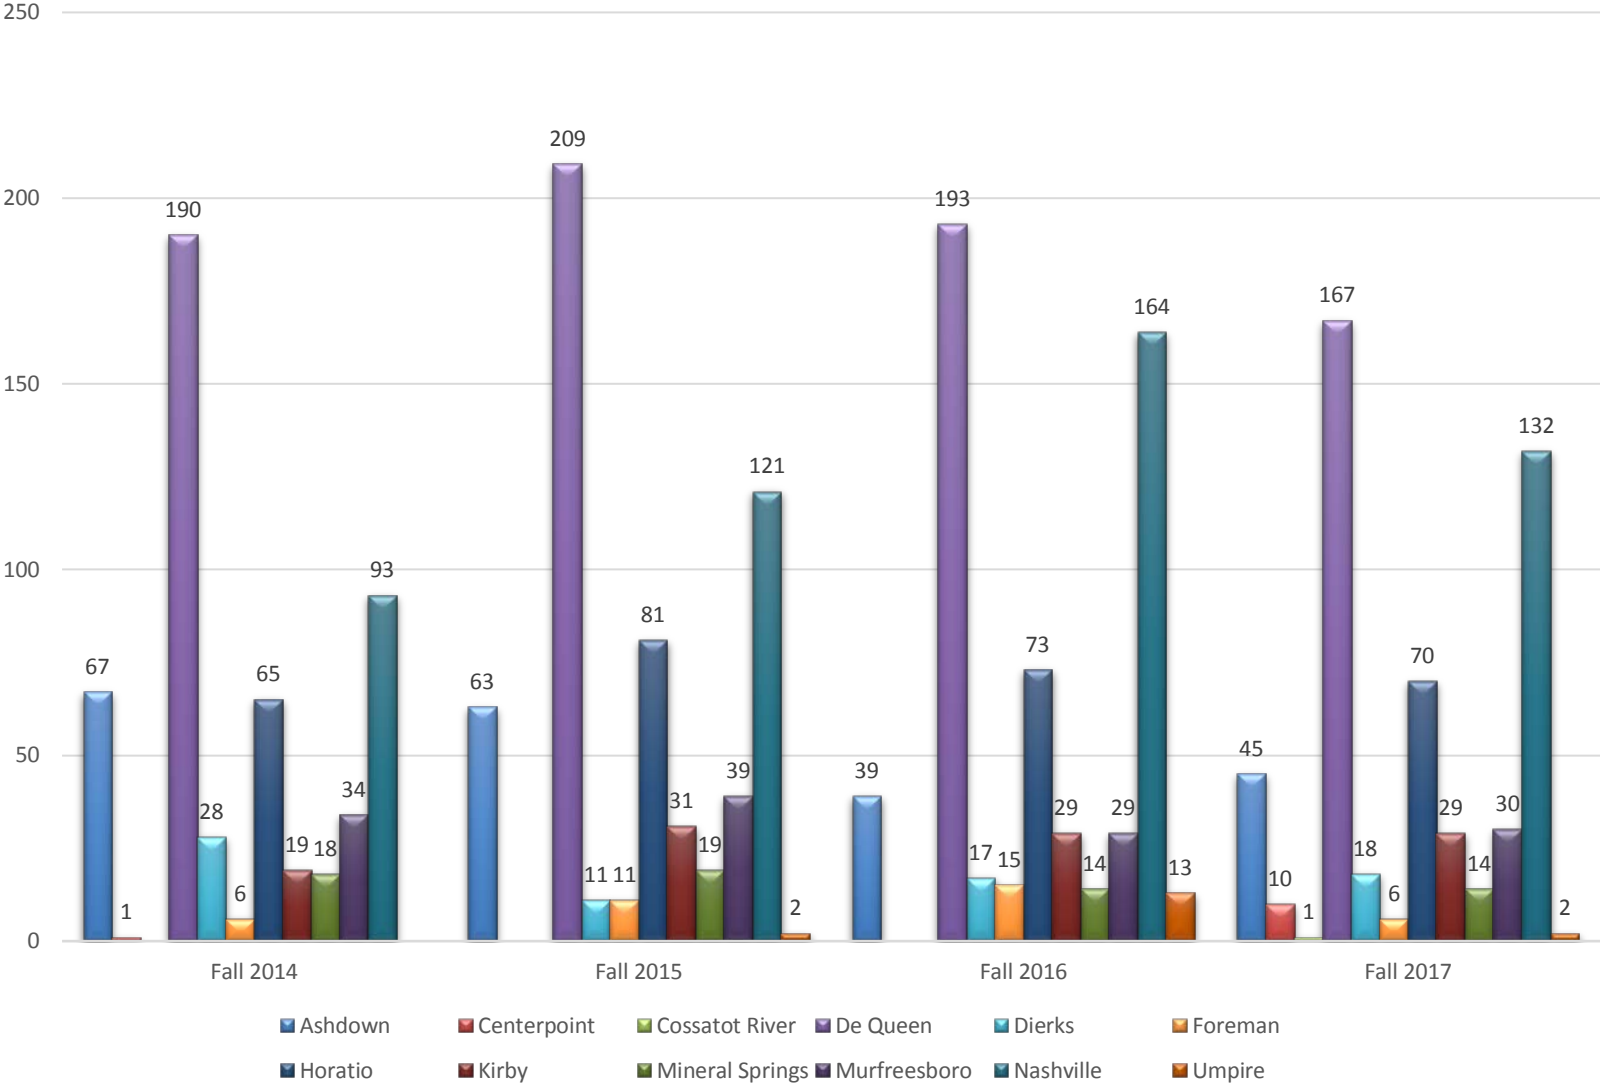

STUDENTS BY COUNTY

Howard Little River Pike Sevier Clark Hempstead Miller Polk Bowie (TX) McCurtain (OK) Other Out of State

STUDENT ETHNICITY

■ Asian ■ Africian American ■ Latino ■ American Indian ■ White ■ Hawaiiian/Pacific Islander

Concurrent Enrollment by School

Students by Gender

STUDENT BY AGE

◆ 24 and under ■ Over 24