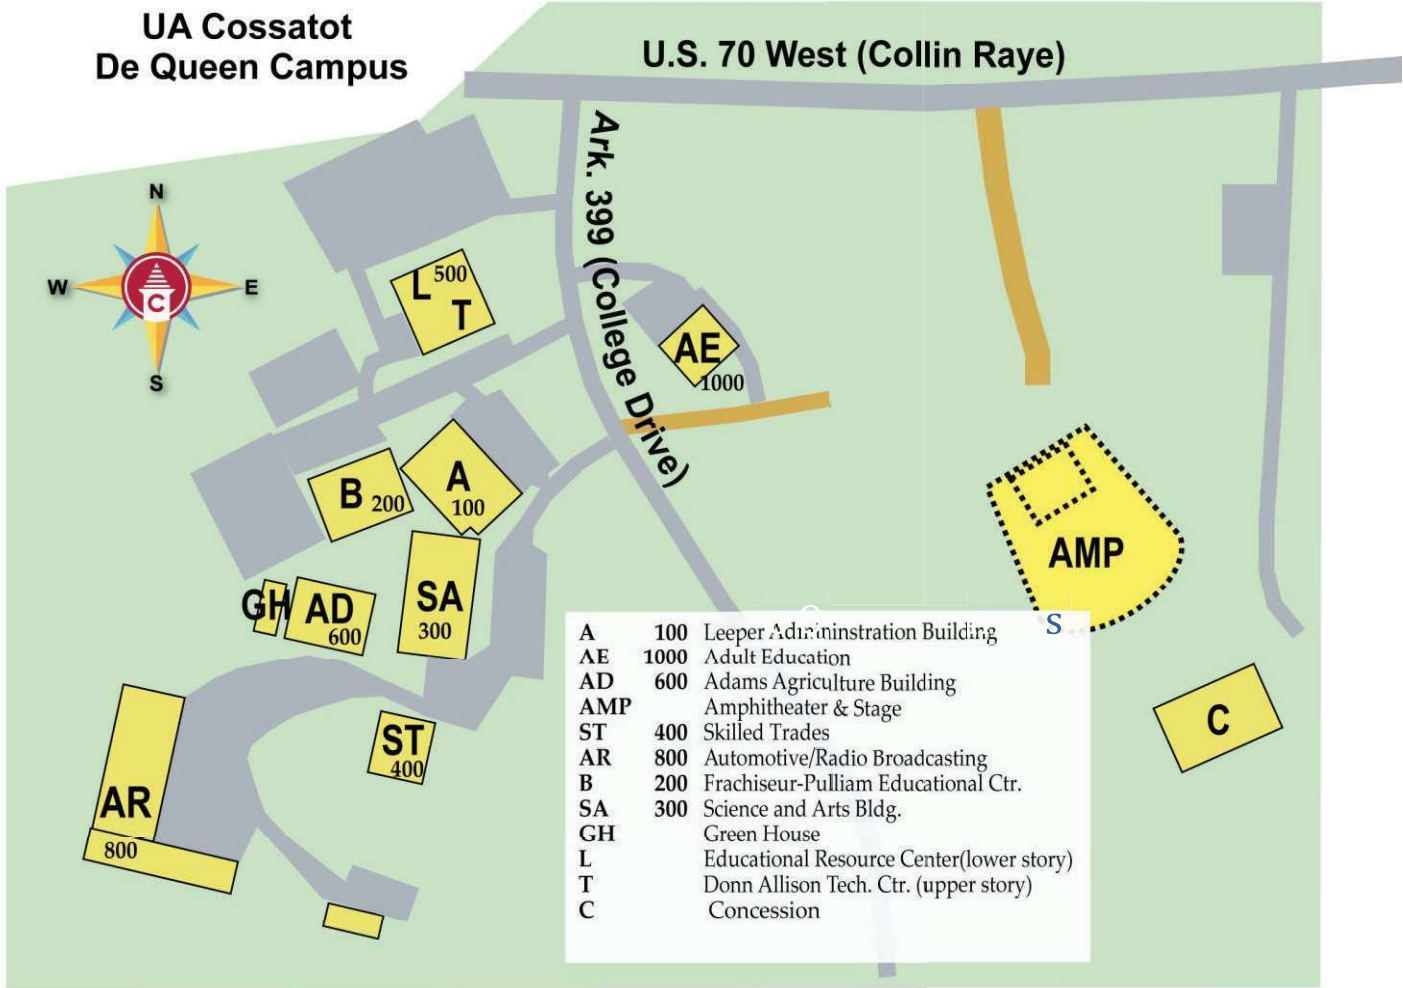

**UA Cossatot
De Queen Campus**

U.S. 70 West (Collin Raye)

A	100	Leeper Administration Building
AE	1000	Adult Education
AD	600	Adams Agriculture Building
AMP		Amphitheater & Stage
ST	400	Skilled Trades
AR	800	Automotive/Radio Broadcasting
B	200	Franchiseur-Pulliam Educational Ctr.
SA	300	Science and Arts Bldg.
GH		Green House
L		Educational Resource Center(lower story)
T		Donn Allison Tech. Ctr. (upper story)
C		Concession